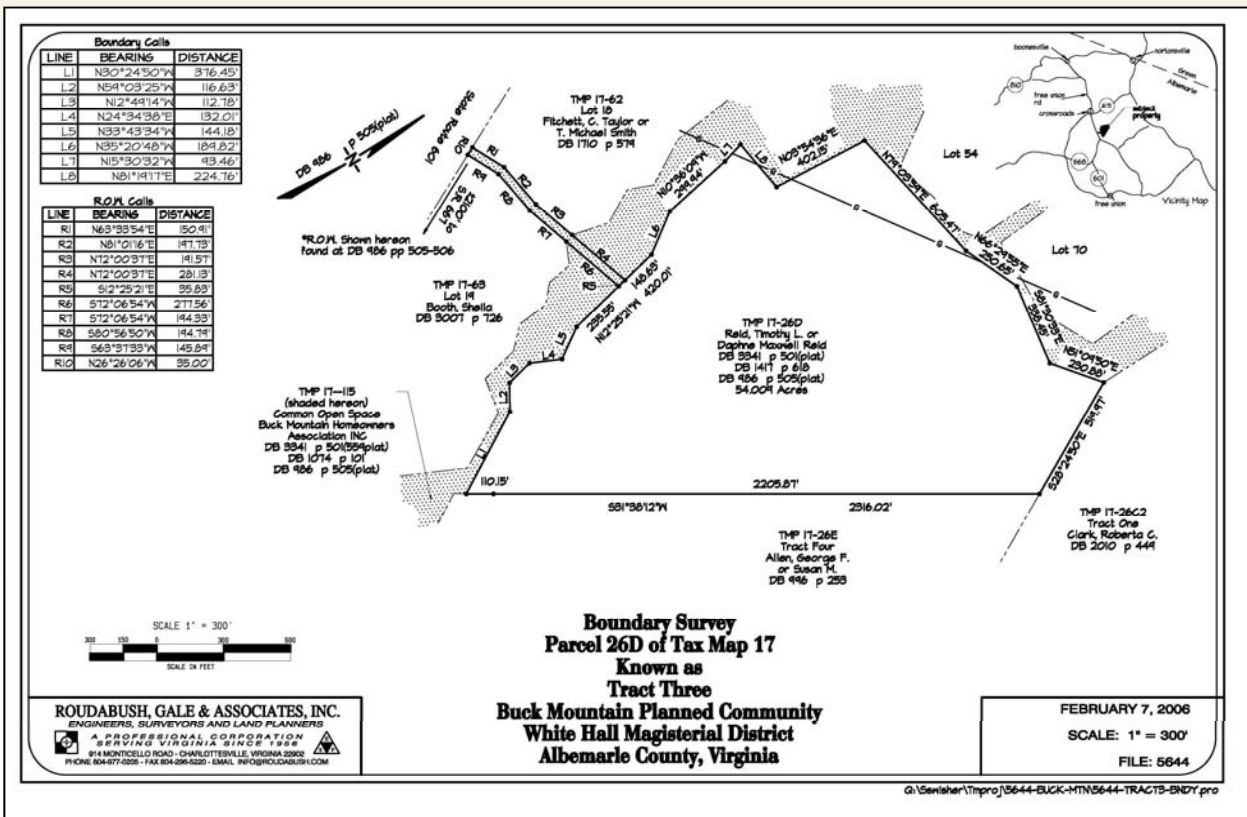

View of the Building Site

Partial view from Building Site

Jane Porter Fogleman

434-951-5103 (Direct)
434-981-1274 (Mobile)
janprf@comcast.net

Claiborne Redd Fogleman

434-951-5111 (Direct)
434-996-0387 (Mobile)

Roy Wheeler Realty Co.

CELEBRATING 75 YEARS OF TRUST, TRADITION, AND MARKETING LEADERSHIP
Since 1927

This information is believed accurate but not guaranteed.